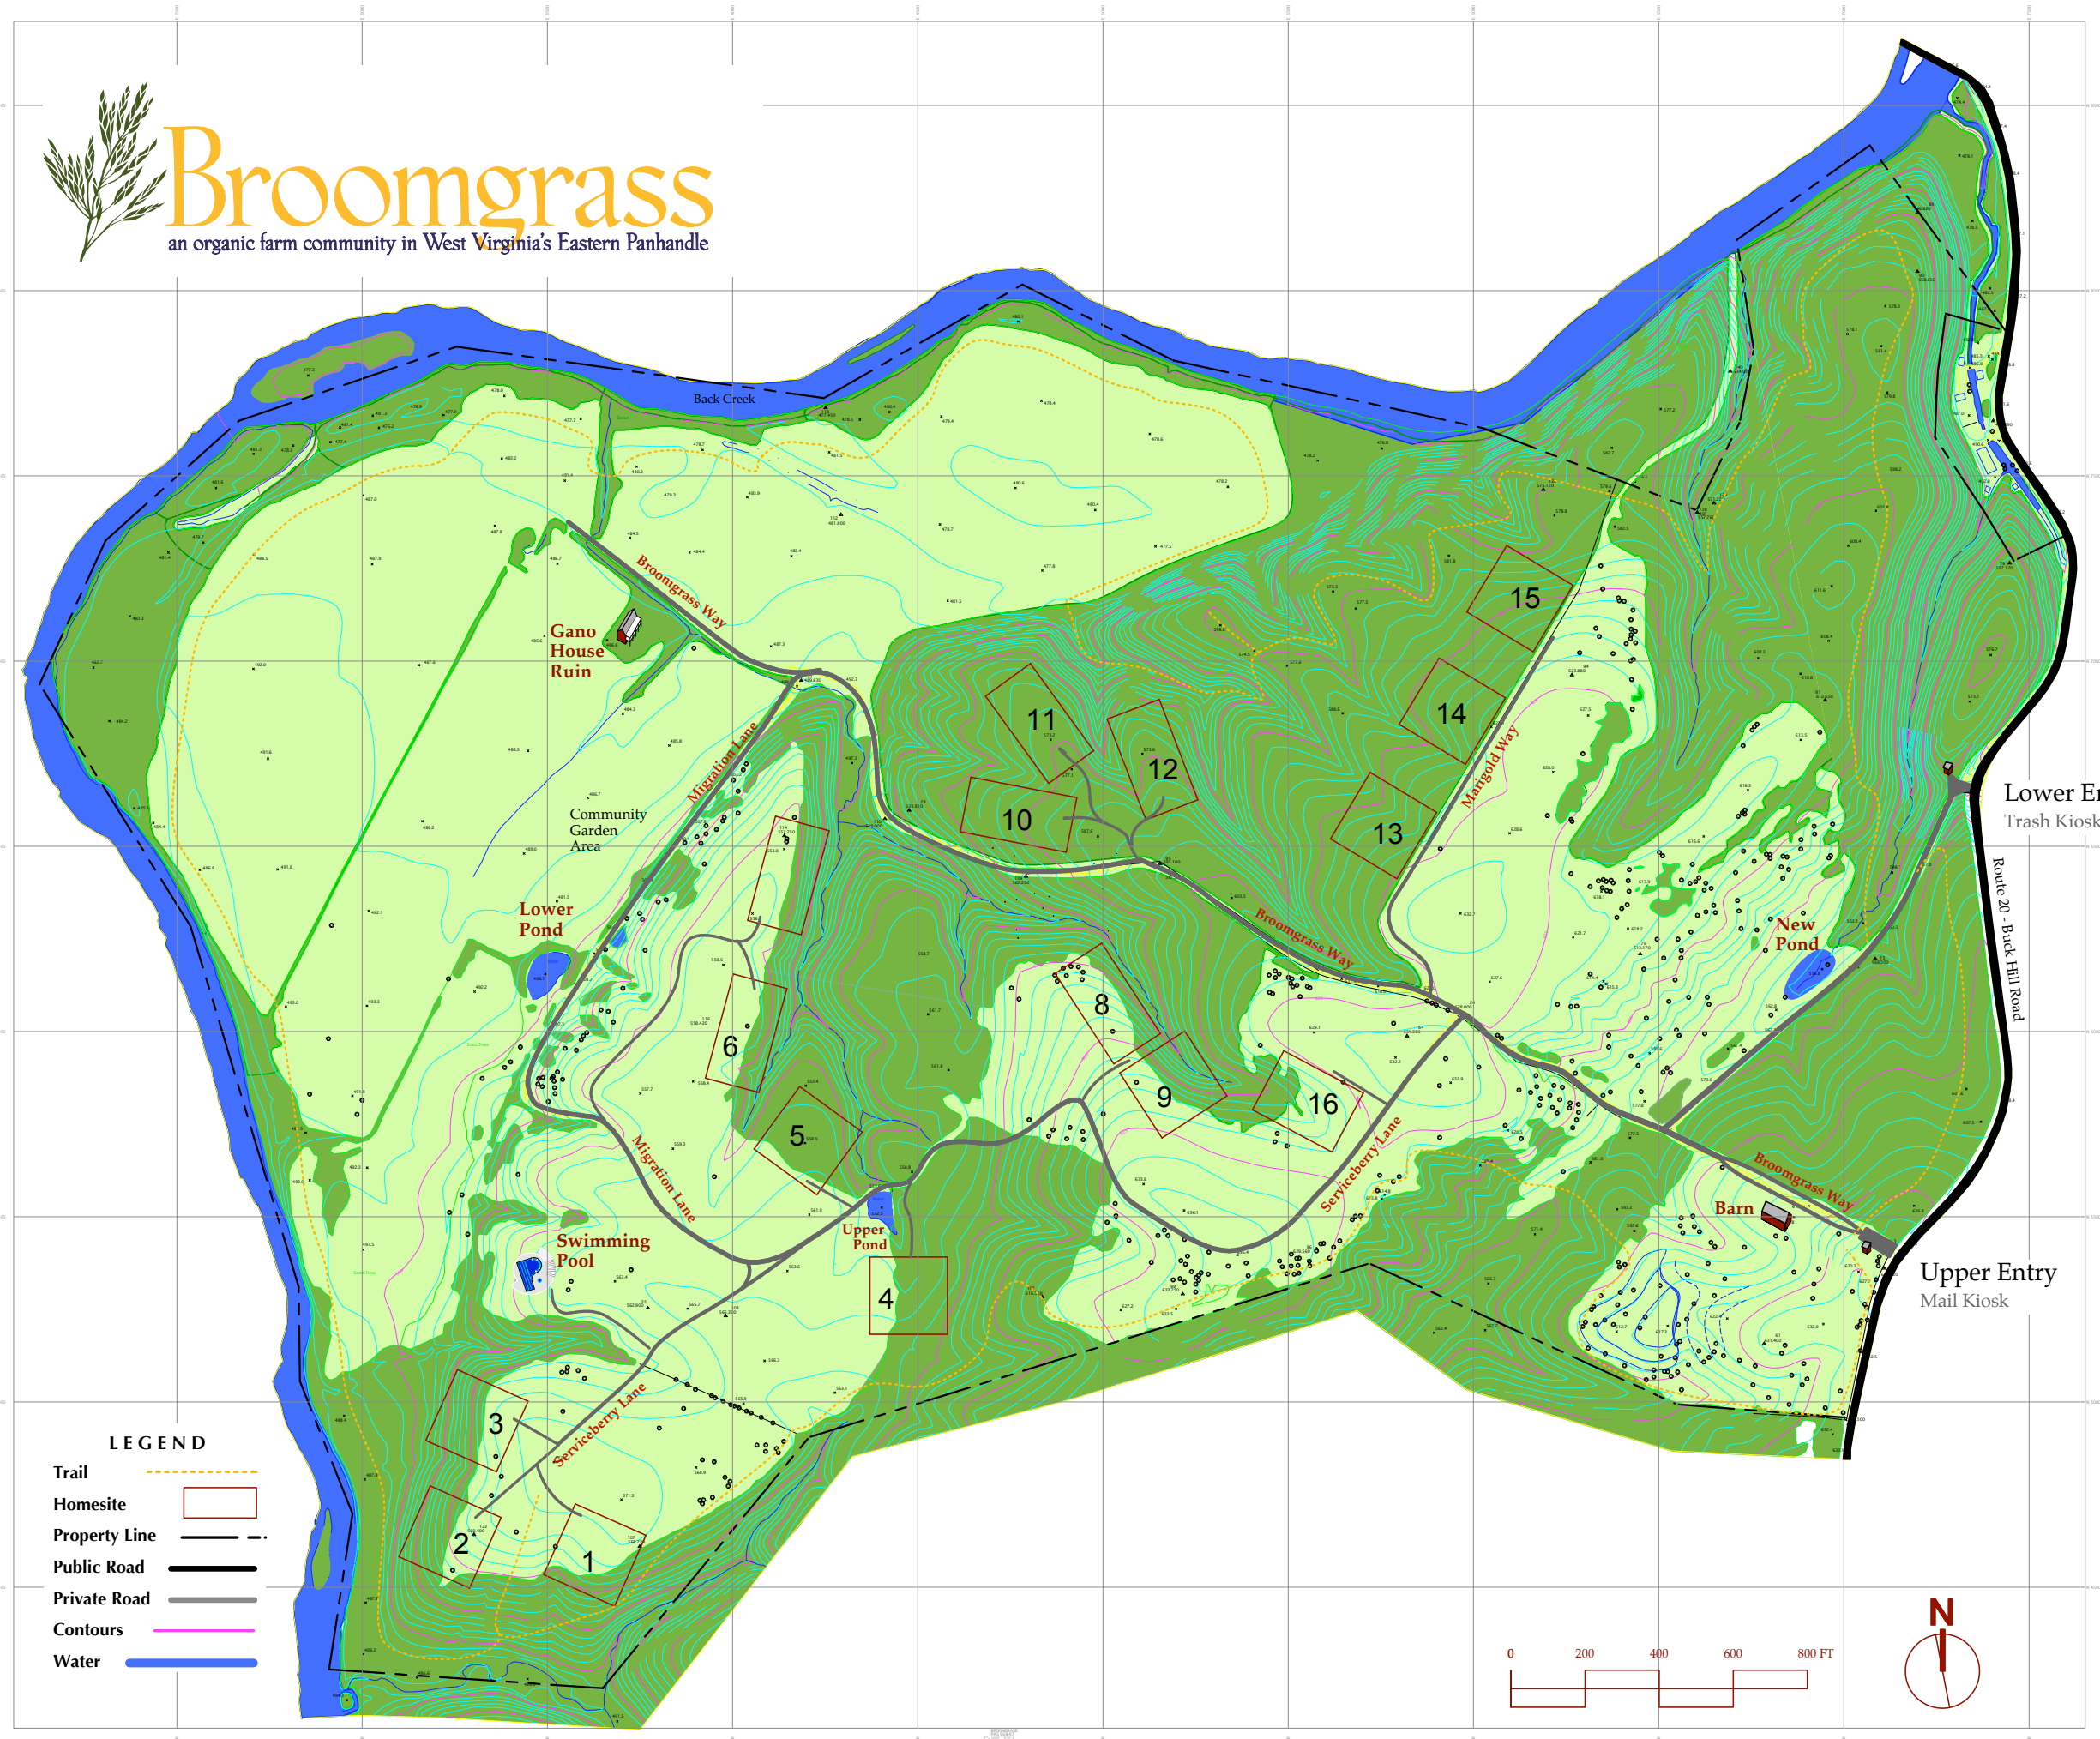

Broomgrass

an organic farm community in West Virginia's Eastern Panhandle

Lower Entry
Trash Kiosk

Upper Entry
Mail Kiosk

Route 20 - Buck Hill Road

- LEGEND**
- Trail 
 - Homesite 
 - Property Line 
 - Public Road 
 - Private Road 
 - Contours 
 - Water 